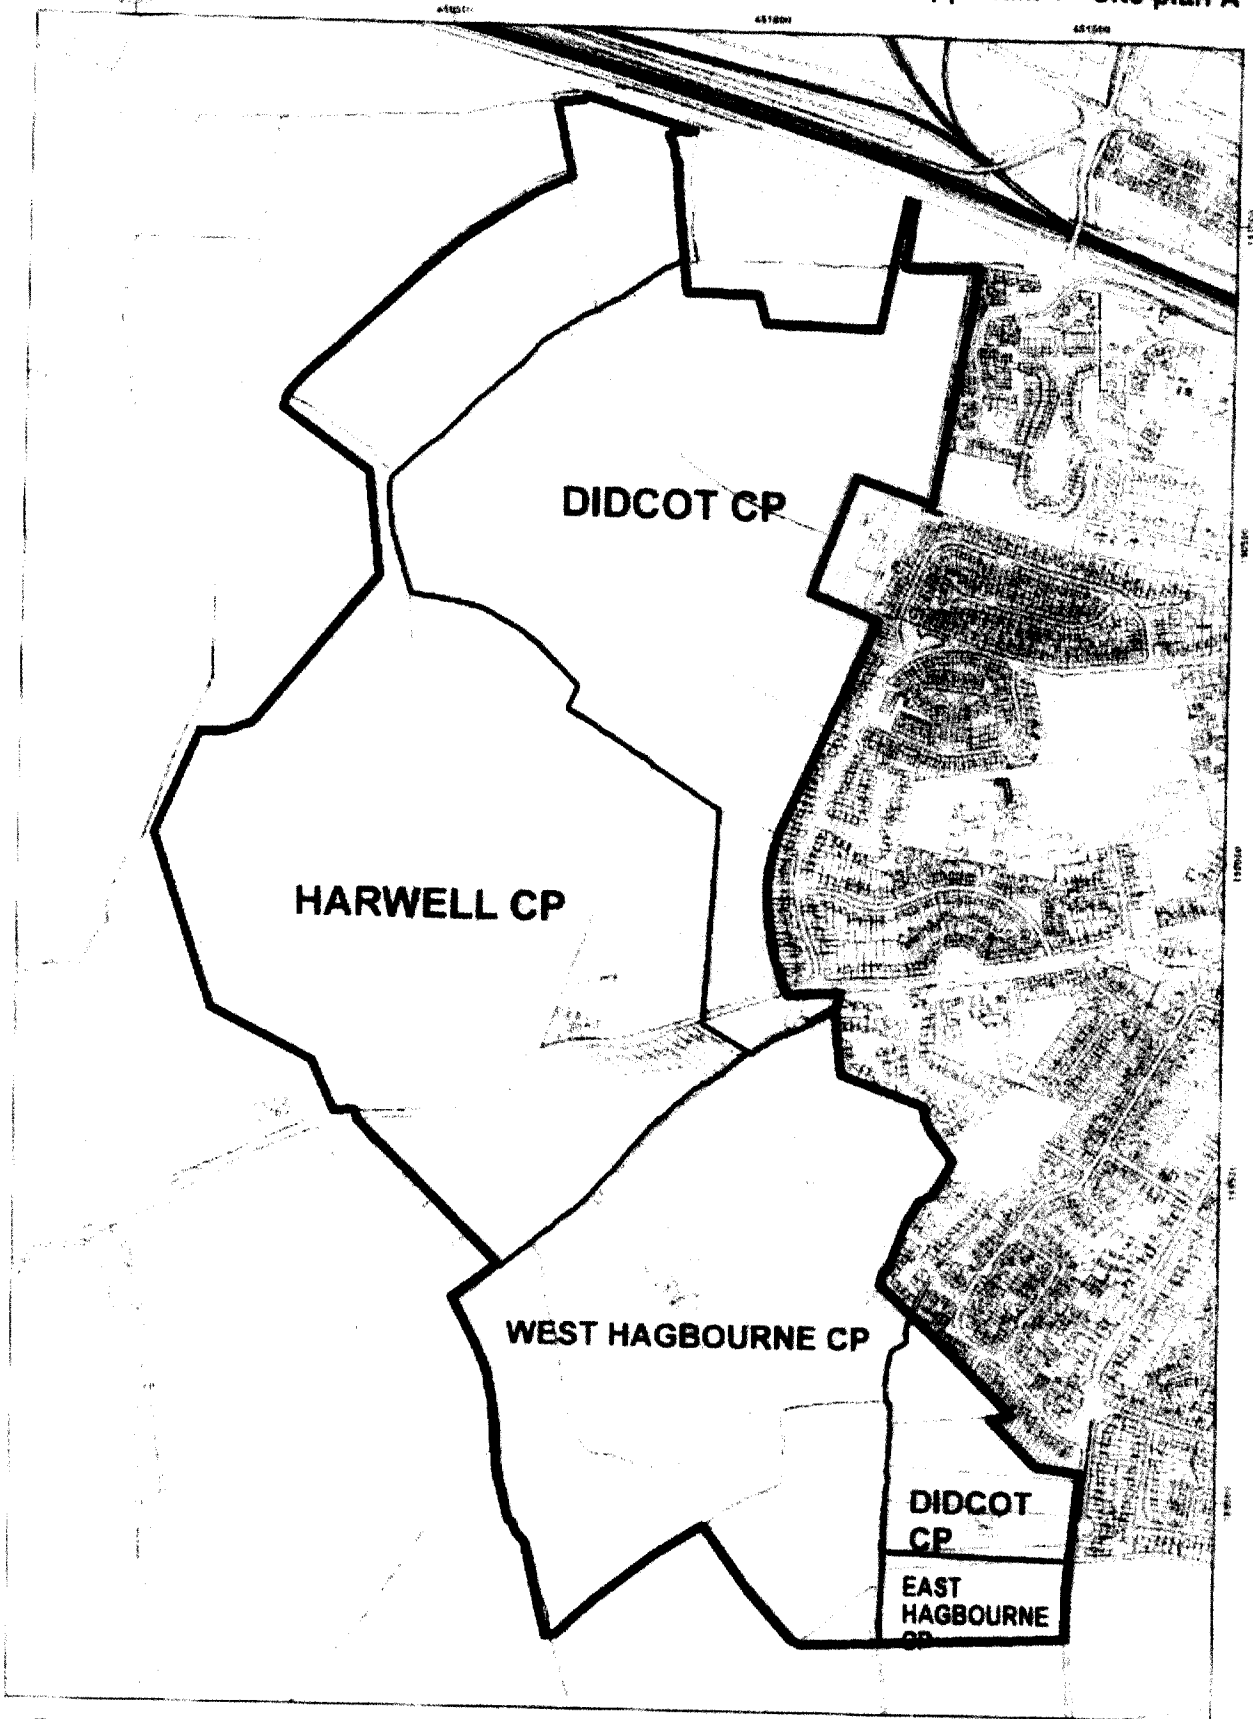

APPENDIX 1

Appendix 1 - Site plan A

0 100 200 300 400 500 Meters

Scale 1:50,000 (1:50,000)

Application Site

Parish boundary

Didcot West MDA

Appendix 1 - Site plan B

© Crown copyright. All rights reserved

Local Plan Policy Area

Application Site

Development framework