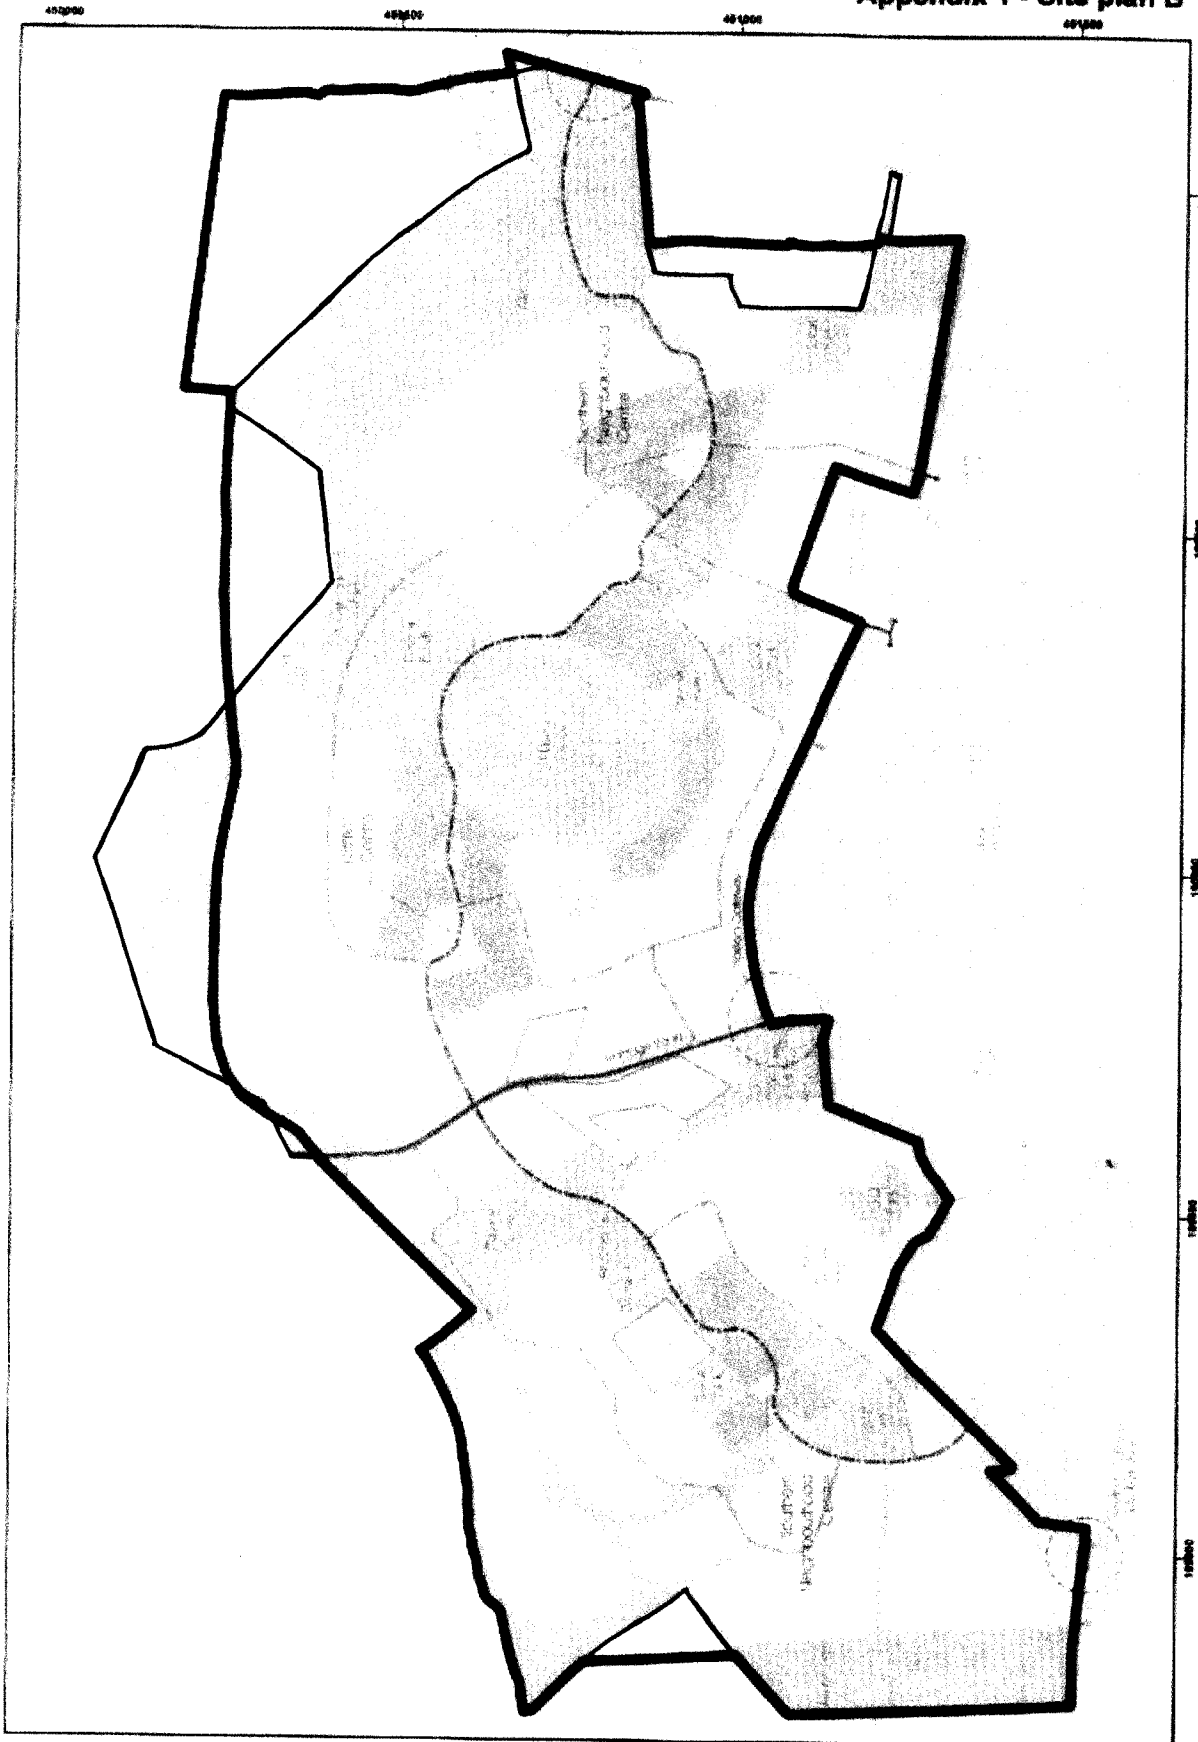

APPENDIX 1

Appendix 1 - Site plan A

0 100 200 300 400 500 Meters

Scale 1:50,000 (1:50,000)

Application Site

Parish boundary

Didcot West MDA

Appendix 1 - Site plan B

© Crown copyright. All rights reserved

Local Plan Policy Area

Application Site

Development framework